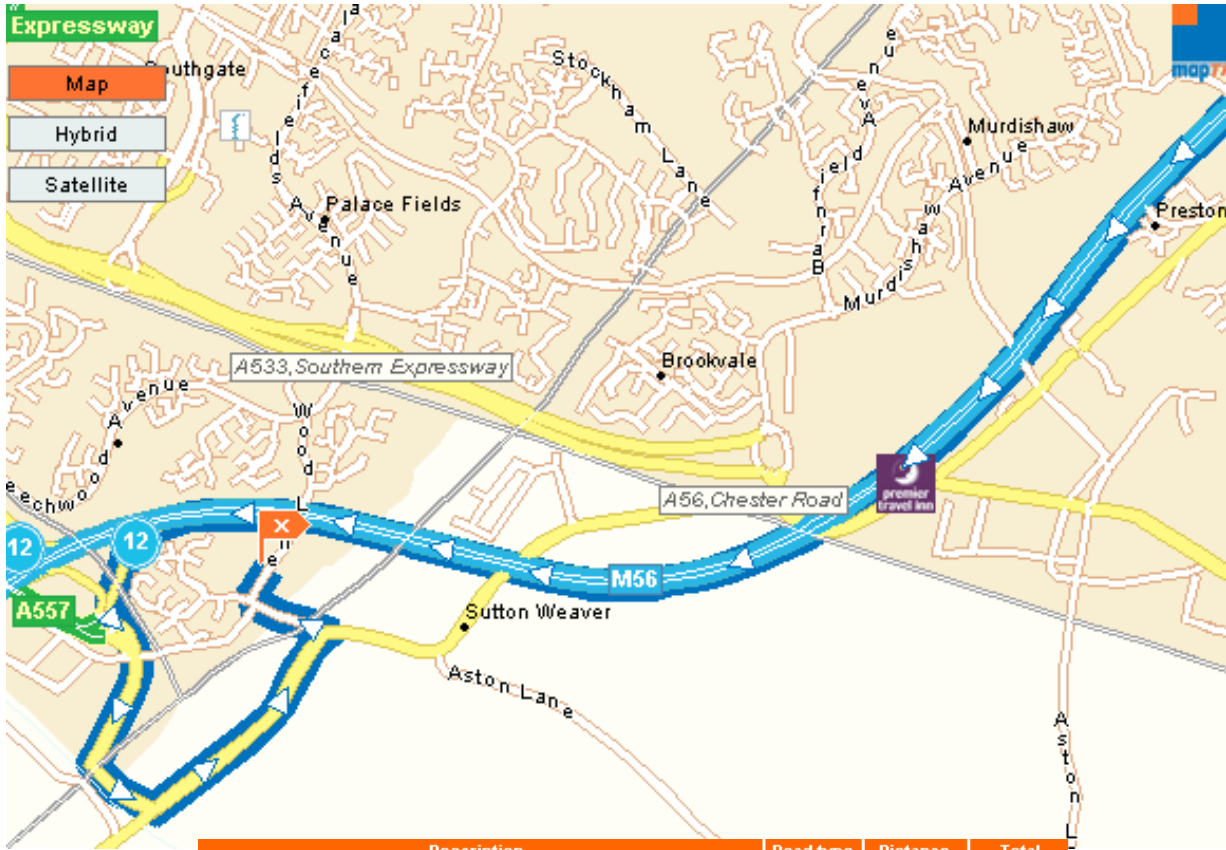

Daresbury Laboratory to Holiday Inn, Runcorn and Park Royal, Stretton

Daresbury Laboratory to Holiday Inn, Runcorn

	Description	Road type	Distance	Total
1.	You start at Keckwick Lane .		0.16 miles 260 m	0 miles 0 m
2.	Enter the roundabout Keckwick Lane and leave at the 2. exit onto Keckwick Lane .	⦿	0.03 miles 50 m	0.19 miles 310 m
3.	Stay on Keckwick Lane for 0.14 miles.	—	0.14 miles 220 m	0.33 miles 0,5 km
4.	Leave Keckwick Lane and turn left into Chester Road (A56) . Stay on for 1.37 miles.	—	1.36 miles 2,2 km	1.69 miles 2,7 km
5.	Join the M56 at junction M56 J11. Stay on for 2.61 miles.	⚡	2.62 miles 4,2 km	4.47 miles 7,2 km
6.	You are entering Runcorn .			
7.	Leave M56 at junction M56 J12 in direction VMDNES, RUNCORN, FRODSHAM, AIRPORT, A557 and join Clifton Roundabout . Stay on for 0.26 miles.	⚡	0.26 miles 0,4 km	4.73 miles 7,6 km
8.	Enter the roundabout Clifton Roundabout and leave at the 1. exit onto A557 .	⦿	0.01 miles 10 m	4.74 miles 7,6 km
9.	Stay on A557 for 0.43 miles.	—	0.43 miles 0,7 km	5.16 miles 8,3 km
10.	You just left Runcorn .			
11.	Leave A557 and turn left into Chester Road (A56) . Stay on for 0.45 miles.	—	0.46 miles 0,7 km	5.62 miles 9 km
12.	Leave Chester Road (A56) and turn left into Wood Lane . Stay on for 0.11 miles.	—	0.11 miles 170 m	5.72 miles 9,2 km
13.	You are entering Runcorn .			
14.	Follow the Wood Lane for 0.06 miles.	—	0.06 miles 100 m	5.79 miles 9,3 km
15.	You have arrived at your destination Wood Lane in Runcorn .	⚡	0 miles 0 m	5.79 miles 9,3 km