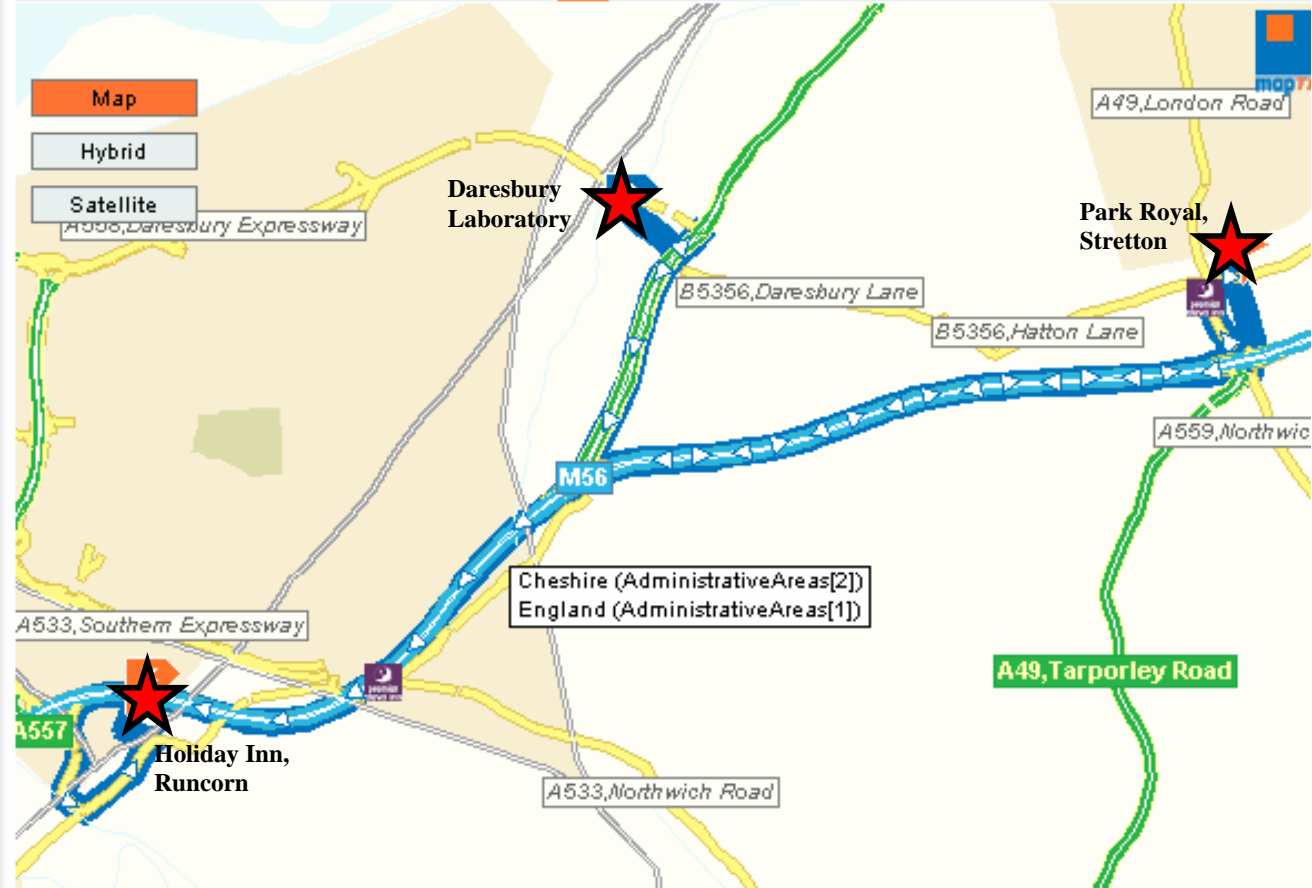

Daresbury Laboratory to Holiday Inn, Runcorn and Park Royal, Stretton

Daresbury Laboratory to Holiday Inn, Runcorn

	Description	Road type	Distance	Total
1.	You start at Keckwick Lane .		0.16 miles 260 m	0 miles 0 m
2.	Enter the roundabout Keckwick Lane and leave at the 2. exit onto Keckwick Lane .	⦿	0.03 miles 50 m	0.19 miles 310 m
3.	Stay on Keckwick Lane for 0.14 miles.	—	0.14 miles 220 m	0.33 miles 0,5 km
4.	Leave Keckwick Lane and turn left into Chester Road (A56) . Stay on for 1.37 miles.	—	1.36 miles 2,2 km	1.69 miles 2,7 km
5.	Join the M56 at junction M56 J11. Stay on for 2.61 miles.	⚡	2.62 miles 4,2 km	4.47 miles 7,2 km
6.	You are entering Runcorn .			
7.	Leave M56 at junction M56 J12 in direction VMDNES, RUNCORN, FRODSHAM, AIRPORT, A557 and join Clifton Roundabout . Stay on for 0.26 miles.	⚡	0.26 miles 0,4 km	4.73 miles 7,6 km
8.	Enter the roundabout Clifton Roundabout and leave at the 1. exit onto A557 .	⦿	0.01 miles 10 m	4.74 miles 7,6 km
9.	Stay on A557 for 0.43 miles.	—	0.43 miles 0,7 km	5.16 miles 8,3 km
10.	You just left Runcorn .			
11.	Leave A557 and turn left into Chester Road (A56) . Stay on for 0.45 miles.	—	0.46 miles 0,7 km	5.62 miles 9 km
12.	Leave Chester Road (A56) and turn left into Wood Lane . Stay on for 0.11 miles.	—	0.11 miles 170 m	5.72 miles 9,2 km
13.	You are entering Runcorn .			
14.	Follow the Wood Lane for 0.06 miles.	—	0.06 miles 100 m	5.79 miles 9,3 km
15.	You have arrived at your destination Wood Lane in Runcorn .	⚡	0 miles 0 m	5.79 miles 9,3 km